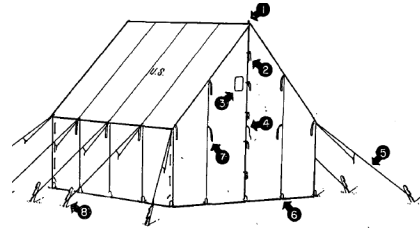

**Tent, Fire-Resistant, Wall, Small, Olive-Drab • Stock No. 24-T-323**

8ft 10in wide x 9ft 2in long x 8ft 6in high, 80 square feet.  
Sleeps 4 comfortably.

**PRICE:**

- **Wall Tent, Small, Olive-Drab Canvas Only** **\$1,530**
- Wooden Pole/Stake Kit **\$510**
- **Tent Fly 8'x10' Canvas only** **\$375**
- Pole/Stake Kit for fly **\$250**

**Tent, Fire-Resistant, Wall, Large, Olive Drab • Stock No. 24-T-322**

14ft, 6in wide, 15ft, 2 1/4in long, 11ft high, 203 square feet.  
Sleeps 8 men comfortably.

**PRICE:**

- **Wall, Large, Olive-Drab Canvas Only** **\$2,040**
- Wooden Pole/Stake Kit **\$680**
- **Tent Fly 21'6" x 14'5" Canvas only** **\$1122**
- Pole/Stake Kit for fly **\$420**

**Tent, Fire-Resistant, Pyramidal, M1934, Olive Drab • Stock No. 24-T-320**

16ft wide x 16ft long x 11ft High, 256 square feet. Eight man tent introduced in 1934. Ventilation through hood at the top. Rope, and metal slides, brass grommets. Made exactly to WWII Specs.

**PRICE:**

- **Pyramidal, M1934, Olive-Drab Canvas Only** **\$2,295**
- Wooden Pole/Stake Kit **\$765**

**Tent, Fire-Resistant, Command Post, M1942, Olive Drab Stock No. 24-T-318-33**

7ft Wide x 11ft 10 1/2 inches long x 7ft High, 84 square feet. Office shelter for staff sections or quartering of two officers. Windows with covering flaps.