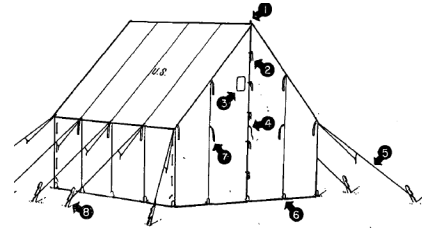

Tent, Fire-Resistant, Wall, Small, Olive-Drab • Stock No. 24-T-323

8ft 10in wide x 9ft 2in long x 8ft 6in high, 80 square feet.
Sleeps 4 comfortably.

PRICE:

- **Wall Tent, Small, Olive-Drab Canvas Only** **\$1,530**
- Wooden Pole/Stake Kit **\$510**
- **Tent Fly 8'x10' Canvas only** **\$375**
- Pole/Stake Kit for fly **\$250**

Tent, Fire-Resistant, Wall, Large, Olive Drab • Stock No. 24-T-322

14ft, 6in wide, 15ft, 2 1/4in long, 11ft high, 203 square feet.
Sleeps 8 men comfortably.

PRICE:

- **Wall, Large, Olive-Drab Canvas Only** **\$2,040**
- Wooden Pole/Stake Kit **\$680**
- **Tent Fly 21'6" x 14'5" Canvas only** **\$1122**
- Pole/Stake Kit for fly **\$420**

Tent, Fire-Resistant, Pyramidal, M1934, Olive Drab • Stock No. 24-T-320

16ft wide x 16ft long x 11ft High, 256 square feet. Eight man tent introduced in 1934. Ventilation through hood at the top. Rope, and metal slides, brass grommets. Made exactly to WWII Specs.

PRICE:

- **Pyramidal, M1934, Olive-Drab Canvas Only** **\$2,295**
- Wooden Pole/Stake Kit **\$765**

Tent, Fire-Resistant, Command Post, M1942, Olive Drab Stock No. 24-T-318-33

7ft Wide x 11ft 10 1/2 inches long x 7ft High, 84 square feet. Office shelter for staff sections or quartering of two officers. Windows with covering flaps.