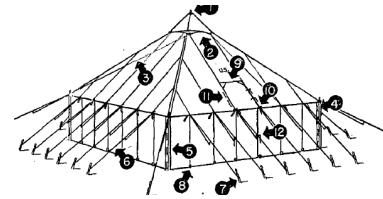

Tent, Fire-Resistant, Wall, Small, Olive-Drab • Stock No. 24-T-323

8ft 10in wide x 9ft 2in long x 8ft 6in high, 80 square feet.
Sleeps 4 comfortably.

PRICE:

- **Wall Tent, Small, Olive-Drab Canvas Only** **\$1,530**
- Wooden Pole/Stake Kit **\$510**
- **Tent Fly 8'x10' Canvas only** **\$375**
- Pole/Stake Kit for fly **\$250**

Tent, Fire-Resistant, Wall, Large, Olive Drab • Stock No. 24-T-322

14ft, 6in wide, 15ft, 2 1/4in long, 11ft high, 203 square feet.
Sleeps 8 men comfortably.

PRICE:

- **Wall, Large, Olive-Drab Canvas Only** **\$2,040**
- Wooden Pole/Stake Kit **\$680**
- **Tent Fly 21'6" x 14'5" Canvas only** **\$1122**
- Pole/Stake Kit for fly **\$420**

Tent, Fire-Resistant, Pyramidal, M1934, Olive Drab • Stock No. 24-T-320

16ft wide x 16ft long x 11ft High, 256 square feet. Eight man tent introduced in 1934. Ventilation through hood at the top. Rope, and metal slides, brass grommets. Made exactly to WWII Specs.

PRICE:

- **Pyramidal, M1934, Olive-Drab Canvas Only** **\$2,295**
- Wooden Pole/Stake Kit **\$765**

Tent, Fire-Resistant, Command Post, M1942, Olive Drab Stock No. 24-T-318-33

7ft Wide x 11ft 10 1/2 inches long x 7ft High, 84 square feet. Office shelter for staff sections or quartering of two officers. Windows with covering flaps.