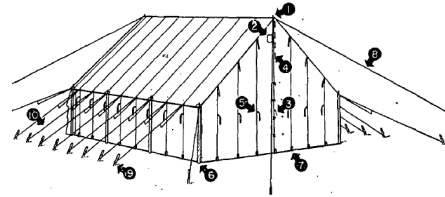

Tent, Fire-Resistant, Wall, Small, Olive-Drab • Stock No. 24-T-323

8ft 10in wide x 9ft 2in long x 8ft 6in high, 80 square feet.
Sleeps 4 comfortably.

PRICE:

- **Wall Tent, Small, Olive-Drab Canvas Only** **\$1,530**
- Wooden Pole/Stake Kit **\$510**
- **Tent Fly 8'x10' Canvas only** **\$375**
- Pole/Stake Kit for fly **\$250**

Tent, Fire-Resistant, Wall, Large, Olive Drab • Stock No. 24-T-322

14ft, 6in wide, 15ft, 2 1/4in long, 11ft high, 203 square feet.
Sleeps 8 men comfortably.

PRICE:

- **Wall, Large, Olive-Drab Canvas Only** **\$2,040**
- Wooden Pole/Stake Kit **\$680**
- **Tent Fly 21'6" x 14'5" Canvas only** **\$1122**
- Pole/Stake Kit for fly **\$420**

PRICE:

- **Pyramidal, M1934, Olive-Drab Canvas Only** **\$2,295**
- Wooden Pole/Stake Kit **\$765**

Tent, Fire-Resistant, Command Post, M1942, Olive Drab Stock No. 24-T-318-33

7ft Wide x 11ft 10 1/2 inches long x 7ft High, 84 square feet. Office shelter for staff sections or quartering of two officers. Windows with covering flaps.