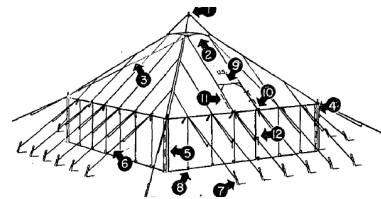

**Tent, Fire-Resistant, Wall, Small, Olive-Drab • Stock No. 24-T-323**

8ft 10in wide x 9ft 2in long x 8ft 6in high, 80 square feet.  
Sleeps 4 comfortably.

**PRICE:**

- **Wall Tent, Small, Olive-Drab Canvas Only** **\$1,530**
- Wooden Pole/Stake Kit **\$510**
- **Tent Fly 8'x10' Canvas only** **\$375**
- Pole/Stake Kit for fly **\$250**

**Tent, Fire-Resistant, Wall, Large, Olive Drab • Stock No. 24-T-322**

14ft, 6in wide, 15ft, 2 1/4in long, 11ft high, 203 square feet.  
Sleeps 8 men comfortably.

**PRICE:**

- **Wall, Large, Olive-Drab Canvas Only** **\$2,040**
- Wooden Pole/Stake Kit **\$680**
- **Tent Fly 21'6" x 14'5" Canvas only** **\$1122**
- Pole/Stake Kit for fly **\$420**

**Tent, Fire-Resistant, Pyramidal, M1934, Olive Drab • Stock No. 24-T-320**

16ft wide x 16ft long x 11ft High, 256 square feet. Eight man tent introduced in 1934. Ventilation through hood at the top. Rope, and metal slides, brass grommets. Made exactly to WWII Specs.

**PRICE:**

- **Pyramidal, M1934, Olive-Drab Canvas Only** **\$2,295**
- Wooden Pole/Stake Kit **\$765**

**Tent, Fire-Resistant, Command Post, M1942, Olive Drab Stock No. 24-T-318-33**

7ft Wide x 11ft 10 1/2 inches long x 7ft High, 84 square feet. Office shelter for staff sections or quartering of two officers. Windows with covering flaps.