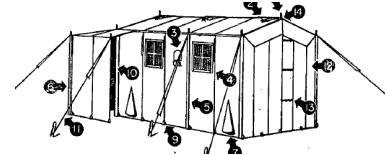

PRICE:

- **Pyramidal, M1934, Olive-Drab Canvas Only** **\$2,295**
- Wooden Pole/Stake Kit **\$765**

Tent, Fire-Resistant, Command Post, M1942, Olive Drab Stock No. 24-T-318-33

7ft Wide x 11ft 10 1/2 inches long x 7ft High, 84 square feet. Office shelter for staff sections or quartering of two officers. Windows with covering flaps.

PRICE:

- **M1942 CP Tent Canvas Only** **\$2040**
- Wooden Pole/Stake Kit **\$510**

Tent, Fire-Resistant, Squad, M-1942, Olive-Drab, Stock No. 24-T-320-34

Replacement for the M-1934 Tent built to shelter Squad of 12 men. 16ft wide x 32ft 7 1/2 Inches long x 12ft High