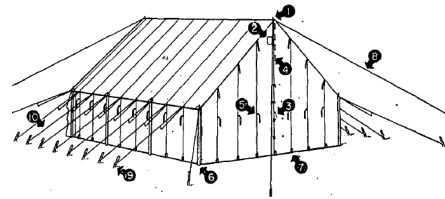

**Tent, Fire-Resistant, Wall, Small, Olive-Drab • Stock No. 24-T-323**

8ft 10in wide x 9ft 2in long x 8ft 6in high, 80 square feet.  
Sleeps 4 comfortably.

**PRICE:**

- **Wall Tent, Small, Olive-Drab Canvas Only** **\$1,530**
- Wooden Pole/Stake Kit **\$510**
- **Tent Fly 8'x10' Canvas only** **\$375**
- Pole/Stake Kit for fly **\$250**

**Tent, Fire-Resistant, Wall, Large, Olive Drab • Stock No. 24-T-322**

14ft, 6in wide, 15ft, 2 1/4in long, 11ft high, 203 square feet.  
Sleeps 8 men comfortably.

**PRICE:**

- **Wall, Large, Olive-Drab Canvas Only** **\$2,040**
- Wooden Pole/Stake Kit **\$680**
- **Tent Fly 21'6" x 14'5" Canvas only** **\$1122**
- Pole/Stake Kit for fly **\$420**

**Tent, Fire-Resistant, Pyramidal, M1934, Olive Drab • Stock No. 24-T-320**

16ft wide x 16ft long x 11ft High, 256 square feet. Eight man tent introduced in 1934. Ventilation through hood at the top. Rope, and metal slides, brass grommets. Made exactly to WWII Specs.