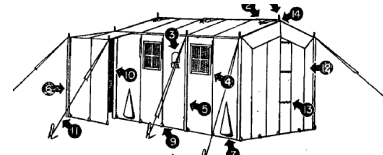

**PRICE:**

- **Pyramidal, M1934, Olive-Drab Canvas Only** **\$2,295**
- Wooden Pole/Stake Kit **\$765**

**Tent, Fire-Resistant, Command Post, M1942, Olive Drab Stock No. 24-T-318-33**

7ft Wide x 11ft 10 1/2 inches long x 7ft High, 84 square feet. Office shelter for staff sections or quartering of two officers. Windows with covering flaps.

**PRICE:**

- **M1942 CP Tent Canvas Only** **\$2040**
- Wooden Pole/Stake Kit **\$510**

**Tent, Fire-Resistant, Squad, M-1942, Olive-Drab, Stock No. 24-T-320-34**

Replacement for the M-1934 Tent built to shelter Squad of 12 men. 16ft wide x 32ft 7 1/2 Inches long x 12ft High